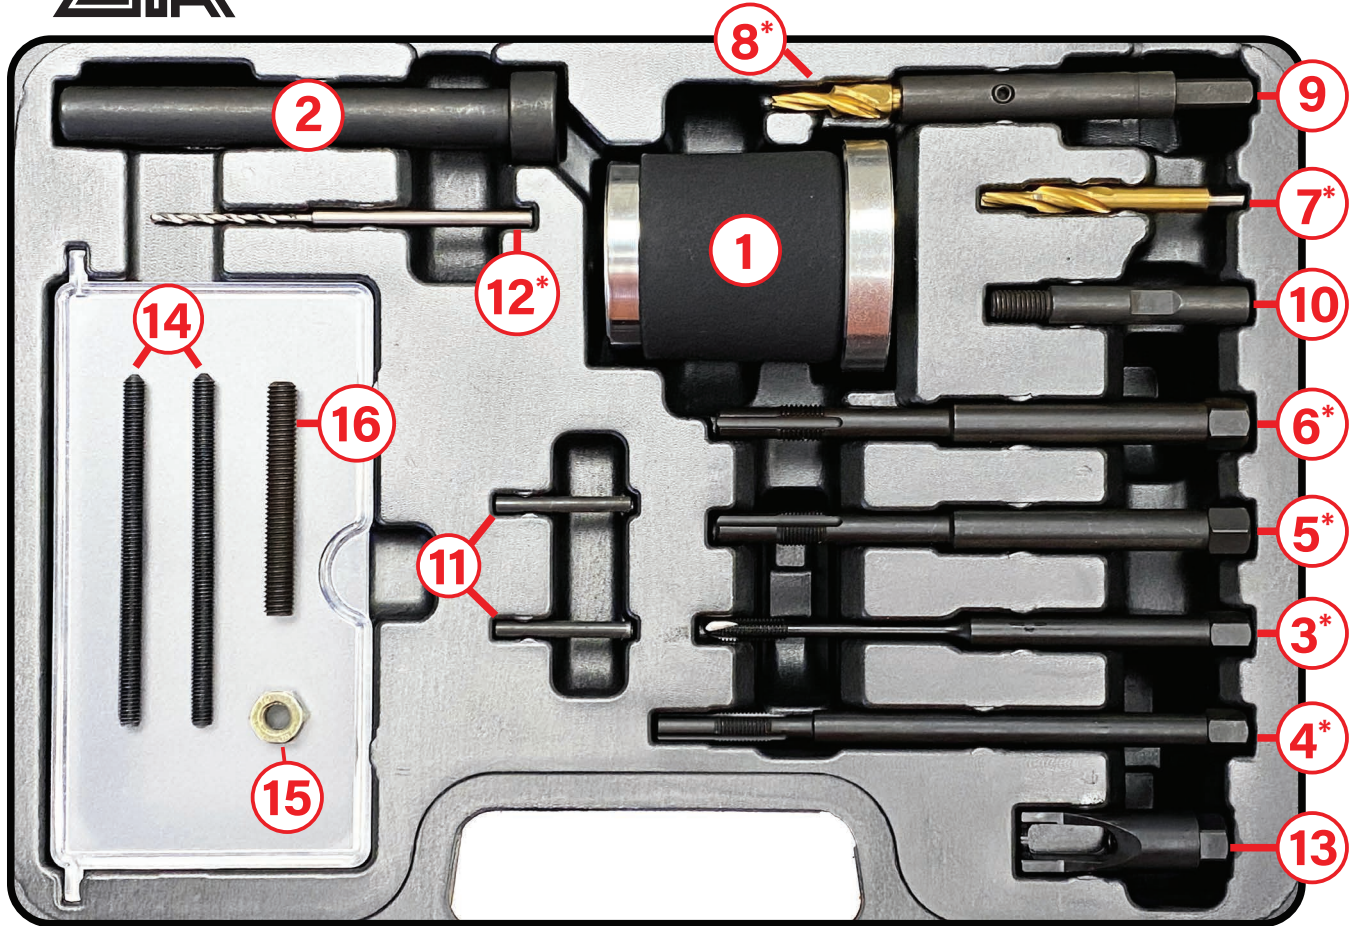

DIESEL GLOW PLUG PULLER 7804

Key	CTA #	Description
1	7804X1A	Slide Hammer Counter Weight
2	7804X1B	Slide Hammer Bar
3*	7804X1C	Tap M6 x 100
4*	7804X1D	Thread Repair Tap M8 x 100
5*	7804X1E	Thread Repair Tap M10 x 100
6*	7804X1F	Thread Repair Tap M10 x 125
7*	7804X1G	Milling Drill M8
8*	7804X1H	Milling Drill M10
9	7804X1I	Drill Holder
10	7804X1J	M6 x 100 Puller
11	7804X1K	Set of 2 Guides
12*	7804X1L	Drill 2.5mm
13	7804X02	Plug Puller Adapter
14	7804X03	Extractor Screws (2)
15	7804X04	Hex Nut
16	7804X05	Electrode Puller Screw