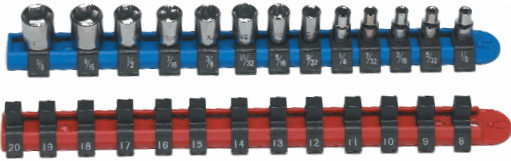

PROMO TOOLS & ACCESSORIES

SOCKET HOLDERS W/ SIZE I.D.

Nylon rails are pre-printed with socket sizes for easy identification. Available in both Fractional & Metric in 1/4", 3/8" & 1/2" drive sizes. Features recessed springs to hold the socket. Rails include mounting holes.

No.	Description	Socket Size	No. Holders
9720	1/4" Drive - Inch	1/8" - 5/8"	13
9725	1/4" Drive - Metric	4mm - 15mm	13
9730	3/8" Drive - Inch	1/4" - 1"	13
9735	3/8" Drive - Metric	8mm - 20mm	13
9750	1/2" Drive - Inch	3/8" - 1-1/4"	15
9755	1/2" Drive - Metric	8mm - 24mm	17

SOCKET HOLDERS

Steel racks with 16 slide-on clips hold sockets tightly. Includes mounting holes. OAL: 17" / 43cm

No.	Size
9593	1/4" Drive
9595	3/8" Drive
9597	1/2" Drive
9599	3 Piece Set

4-1 FARMER'S PLIERS

10600 SAFETY HAMMER

Breaks glass, cuts seatbelt, to get you out of your car in an emergency. Lightweight handle with double-headed hammer and recessed razor.

5555 LOW-PROFILE PLASTIC CREEPER

Custom-molded body is light-weight but durable. Countered fit provides comfort and allows for working in tight areas. Features built-in headrest and 6-wheel construction. Dimensions: 36" x 17" x 4-1/12" / 91cm x 43cm x 11.4cm